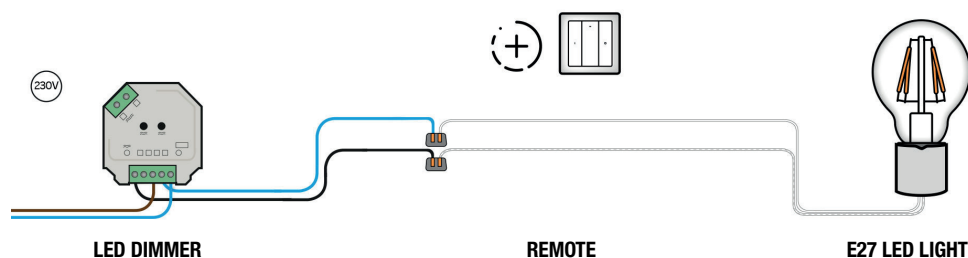

E27 LED LIGHT FILAMENT DIMMABLE

DIMMABLE WITH ZIGBEE

If you choose the Yphix 230V wireless LED dimmer Zigbee, you can easily make your regularly dimmable light smart. The dimmer can be connected with an app with hub on your smartphone, but you can also use an Yphix wireless wall remote Zigbee to be able to control the light without smartphone!

PRODUCT COMBINATION

- Wireless LED dimmer Zigbee 230V Art. no. 50208511
- Remote
 - Wireless wall-mounted controller RF dimmers 4 zones* Art. no. 50208687
- E27 LED light filament dimmable

*OTHER OPTIONS