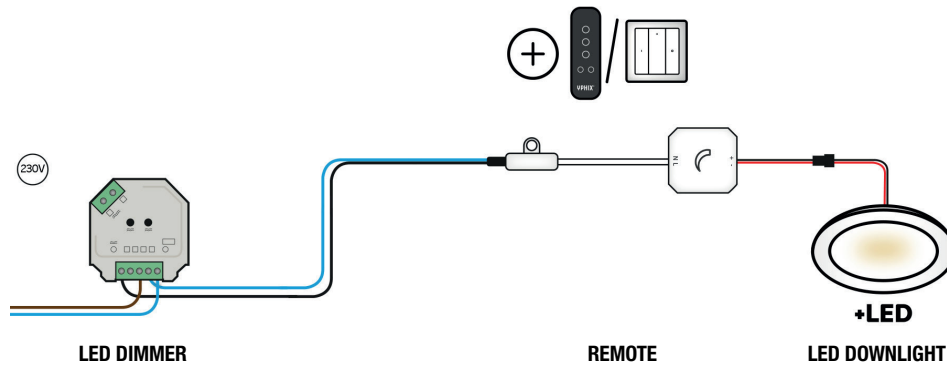

LED DOWNLIGHT RECESSED IP44 DIMMABLE

Art. no. 50413008 | 50413120 | 50413108
12 cm

Art. no. 50413011 | 50413130 | 50413111
18 cm

Art. no. 50413015 | 50413140 | 50413114
24 cm

DIMMABLE WITH RF REMOTE

Wireless dimming with an RF remote? Choose the wireless LED dimmer 230V combined with one of our remote. Do you prefer or want to add a remote on a fixed spot on the wall? Then choose a wall remote or pulse switch.

PRODUCT COMBINATION

- Wireless LED dimmer 230V Art. no. 50208510
- Remote (one or both):
 - RF remote control for YPHIX wireless 230 V LED dimmer* Art. no. 50208504
 - Wireless wall-mounted controller RF dimmers 4 zones* Art. no. 50208687
- LED Downlight recessed IP44 dimmable Art. no. 50413008 | 50413120 | 50413108 | 50413011 | 50413130 | 50413111 | 50413015 | 50413140 | 50413114

*OTHER OPTION

REMOTE	
1	RF Remote control for LED Dimmers CV-5ZD CC-350-5ZD and CC-700-5ZD black Art. no. 50208610
2	Wireless wall-mounted controller RF dimmers 4 zones Art. no. 50208688
3	Pulse switch flush-mounted complete with cover frame Art. no. 50178530