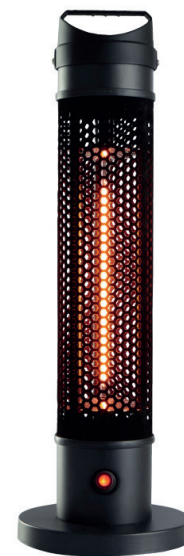

PART NUMBER	RATED POWER	VOLTAGE	DIMENSIONS	CURRENT	WEIGHT
M-HAVANA-800	800W	220-240V	Ø 20 x 65 cm	3.5A	3.5kg

FEATURES AND BENEFITS

The Herschel HAVANA is a great choice for those looking for a simple, low running cost, highly portable and occasional use patio/conservatory heater. Havana provides instant localised warmth to those in close proximity. The Havana is a freestanding, compact, middlewave heater that produces a pleasant orange glow, designed to gently warm those sitting close to it. Ideal for positioning underneath an outdoor table to take the chill off legs on colder evenings. It can also be used as a temporary heater for sitting close to in a conservatory or garden room or on caravanning / camping trips with electric supply. Havana utilises Herschel's long life carbon fibre middlewave lamp, the very latest in outdoor heating technology.

Easy to operate, simply plug in and switch on, the Havana can be moved to wherever you are looking for that extra warmth. It is completely silent and odour free in operation. Havana is lightweight and has a handle for ease of movement. For added safety, Havana has tip over protection built in, meaning the heater will turn off when not upright. At just 800W Havana will only cost 12* pence per hour to run. (*assumes 15 pence per kwh).

Heating element: Long Life warm glow carbon filament heating lamp

Body: Powder coated, extruded aluminium

Cable length: 2m

Warm Up Time: 5 - 10 seconds

Useful w/r: 2 - 5µm

IP rating: IP44

IMPORTANT

Havana is a low power infrared heater and is only intended to provide low level warmth in close proximity to the heater. It is not suitable for heating larger open areas and will not be effective in windy or very cold conditions. Always refer to the installation guidelines before use. The Havana is supplied with a plug and is intended to be portable, it is not intended for permanent (fixed) installation.