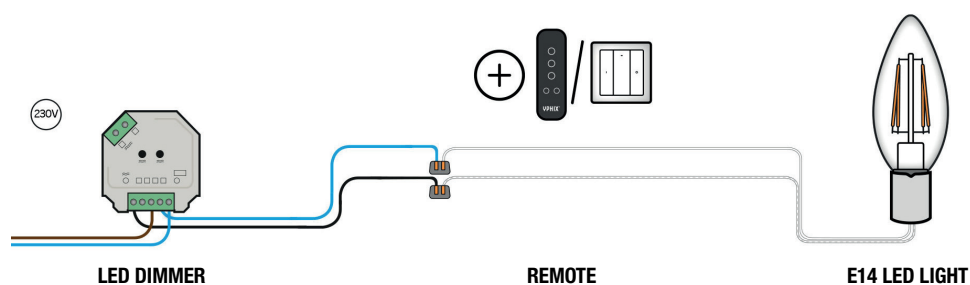

E14 LED LIGHT FILAMENT DIMMABLE

DIMMABLE WITH RF REMOTE

Do you want to be able to dim wireless with an RF remote? Then choose the Yphix wireless LED dimmer 230V with one of our remotes. If you want to control the light from a fixed point on the wall as well/ instead, you can also use an Yphix wall remote or pulse switch.

PRODUCT COMBINATION

- Wireless LED dimmer 230V Art. no. 50208510
- Remote:
 - RF remote control for YPHIX wireless 230 V LED dimmer* Art. no. 50208504
 - Wireless wall-mounted controller RF dimmers 4 zones* Art. no. 50208687
- E14 LED light filament dimmable

*OTHER OPTION

REMOTE	
1	RF Remote control for LED Dimmers CV-5ZD CC-350-5ZD and CC-700-5ZD black Art. no. 50208610
2	Wireless wall-mounted controller RF dimmers 4 zones Art. no. 50208688
3	Pulse switch flush-mounted complete with cover frame Art. no. 50178530