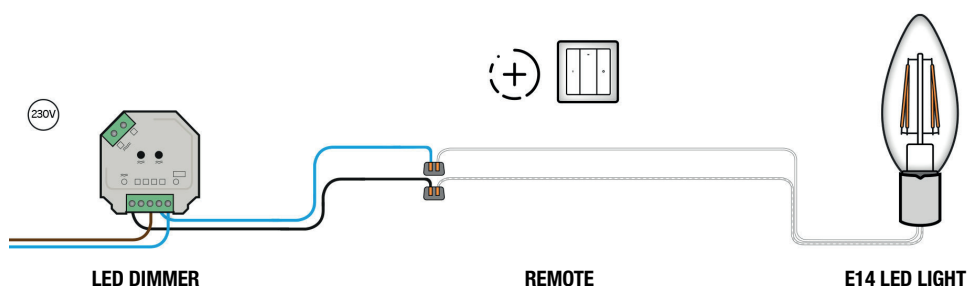

E14 LED LIGHT FILAMENT DIMMABLE

DIMMABLE WITH ZIGBEE

If you choose the Yphix 230V wireless LED dimmer Zigbee, you can easily make your regularly dimmable light smart. The dimmer can be connected with an app with hub on your smartphone, but you can also use an Yphix wireless wall remote Zigbee to be able to control the light without smartphone!

PRODUCT COMBINATION

- Wireless LED dimmer Zigbee 230V Art. no. 50208511
- Remote
 - Wireless wall-mounted controller RF dimmers 1 zone* Art. no. 50208687
- E14 LED light filament dimmable

*OTHER OPTION

REMOTE	
1	Wireless wall control Zigbee 2 zones Art. no. 50208690
2	Wireless wall control Zigbee 4 zones Art. no. 50208691