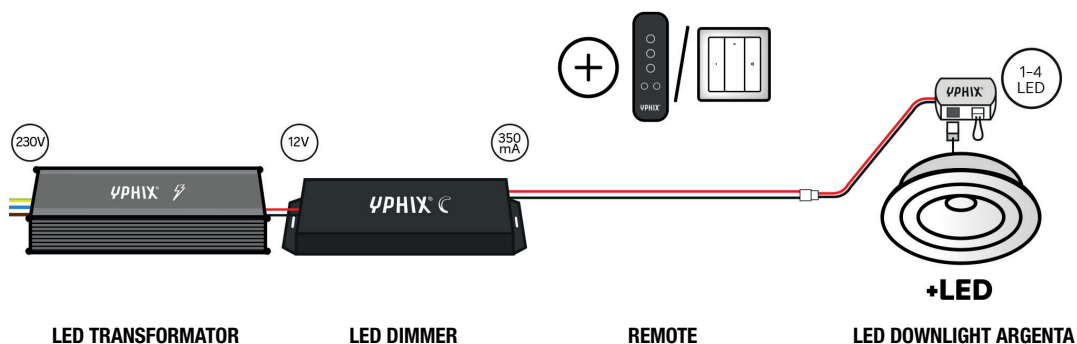

## DIMMABLE WITH RF REMOTE

Every LED built-in spot will be delivered including a connector box (2m wires included). Please note that a separate driver is needed to install the built-in spot Argenta.

Combined with the 24V LED transformer 60W and LED dimmer CC 350 5ZD, it is possible to dim and switch 4 LED built-in spots wireless. It is also not a problem to control more spots. Just use an extra set of transformer and dimmer! Multiple dimmers can be connected to the same remote, so for 8 spots, 2 transformers, 2 dimmers and one remote are needed. Please note that every dimmer needs its own transformer.

## PRODUCT COMBINATION

- LED transformator 24V 2.5A Max. 60W Art. no. 50089455
- LED dimmer CC 350 5ZD Art. no. 50208635
- Remote (one or both):
  - RF remote control for YPHIX wireless 230 V LED dimmer Art. no. 50208504
  - Wireless wall-mounted controller RF dimmers 1 zone\* Art. no. 50208687
- LED built-in spot Argenta round 7W 2700K IP65 dimmable tiltable Art. no. 50258907 | 50259307