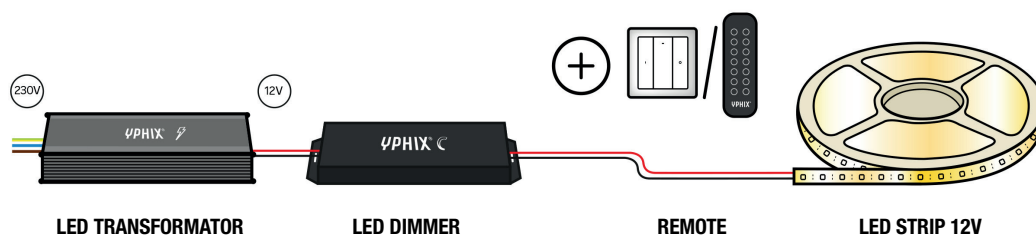

LED STRIP 5M 12V IP20 300 SMD 3528 LEDS

Art. no. 50055095

DIMMABLE WITH RF REMOTE 5 ZONES

Wireless dimming with RF remote: Choose the CV 5 ZD with a non-dimmable 12V DC LED transformer. The dimmer will be placed between the transformer and the stripe. This is a perfect combination when you want to dim and switch the LED stripe wireless with a 100% dimming range. You can even control multiple LED stripes with one remote! It is also possible to control the stripe from a fixed spot in the wall, with a pulse switch or wall remote.

PRODUCT COMBINATIE

- LED transformer 12V 2,5A Max. 30W* Art. no. 50089215
- LED dimmer CV 5ZD Art. no. 50208620
- Remote (one or both):
 - RF Remote control for LED Dimmers CV-5ZD CC-350-5ZD and CC-700-5ZD black* Art. no. 50208610
- LED strip 5m 12V 300 SMD 3528 LEDS Art. no. 500055095
- Connector:
 - LED strip connector 12V 3528 SMD IP20 Art. no. 50056501
 - LED strip connector strip to strip 12V 3528 SMD IP20* Art. no. 50056502

*OTHER OPTION

LED TRANSFORMATOR		REMOTE		CONNECTOR	
1	LED transformer 12V 2,5A Max. 40W Art. no. 50089220	1	Wireless wall-mounted controller RF dimmers 4 zones Art. no. 50208688	1	LED strip connector 12V 3528 SMD IP20 50cm Art. no. 50056504
		2	Pulse switch flush-mounted complete with cover frame Art. no. 50178530	2	LED strip connector strip to strip 12V 3528 SMD IP20 Art. no. 50056503
				3	LED strip connector 90 degrees 3528 SMD Art. no. 50056505