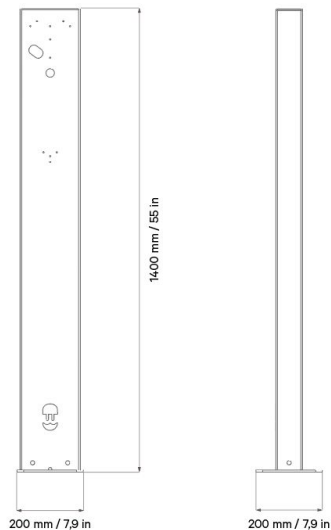

Eiffel Basic Accessory

Eiffel basic has optional the rain cover*

*Rain cover is mandatory for install **Commander 2**

Technical specs

Eiffel Basic

Eiffel Basic Copper SB version

*Rain cover needed

	Eiffel Basic	Copper SB Version
Base Price book (w/o VAT)	EUR 260	
Mounting Type	Single or Dual	
Dimensions (mm / in)	1400x200x200mm 55x7,9x7,9in	1150x200x200mm 55x7,9x7,9in
Weight (kg / lb)	12 kg 26,5 lb	10,5 kg 26,5 lb
Color	Black	
Protection rate	IK10	
Material	Body: Aluminum Base: Stainless steel	
Compatible Chargers	Pulsar Pulsar Plus Pulsar Max Commander 2*	Copper SB
Optionals	Rain cover Cable holder	
Standards	UL IEC 61851-1:2017 ITC-BT-52	IEC 61851-1:2017 ITC-BT-52