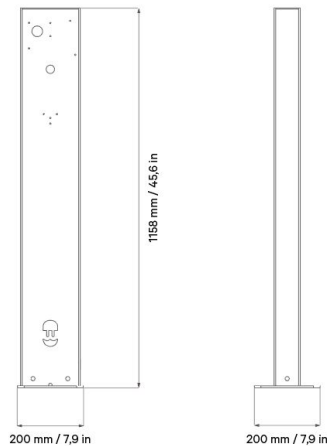

Eiffel Basic Accessory

Eiffel basic has optional the rain cover*

*Rain cover is mandatory for install **Commander 2**

Technical specs

Eiffel Basic

Eiffel Basic Copper SB version

*Rain cover needed

	Eiffel Basic	Copper SB Version
Base Price book (w/o VAT)	EUR 260	
Mounting Type	Single or Dual	
Dimensions (mm / in)	1400x200x200mm 55x7,9x7,9in	1150x200x200mm 55x7,9x7,9in
Weight (kg / lb)	12 kg 26,5 lb	10,5 kg 26,5 lb
Color	Black	
Protection rate	IK10	
Material	Body: Aluminum Base: Stainless steel	
Compatible Chargers	Pulsar Pulsar Plus Pulsar Max Commander 2*	Copper SB
Optionals	Rain cover Cable holder	
Standards	UL IEC 61851-1:2017 ITC-BT-52	IEC 61851-1:2017 ITC-BT-52