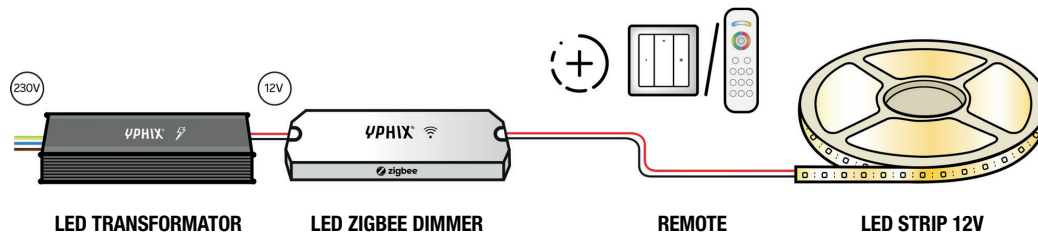

LED STRIP 5M 12V IP20 300 SMD 3528 LEDS

Art. no. 50055095

ZIGBEE CONTROLLED

Combine the non-dimmable LED transformer 12V with our YPHIX Zigbee LED dimmer 12-24V suitable for all LED stripes, so you can easily control your LED stripes “Smart”. Can be connected to your home network via an app with hub, but also with a remote or our wireless Zigbee wall remotes on a fixed spot.

PRODUCT COMBINATIE

- LED transformator 12V 1,5A Max. 30W* Art. no. 50089215
- YPHIX Zigbee LED dimmer 12-24V suitable for all LED strip lights Art. no. 50208512
- Remote (one or both):
 - Wireless wall control Zigbee 1 zone* Art. no. 50208689
- LED strip 5m 12V 300 SMD 3528 LEDS Art. no. 500055095
- Connector:
 - LED strip connector 12V 3528 SMD IP20 Art. no. 50056501
 - LED strip connector strip to strip 12V 3528 SMD IP20* Art. no. 50056502

CONNECTOR	
1	LED strip connector 12V 3528 SMD IP20 50cm Art. no. 50056504
2	LED strip connector strip to strip 12V 3528 SMD IP20 Art. no. 50056503
3	LED strip connector 90 degrees 3528 SMD Art. no. 50056505