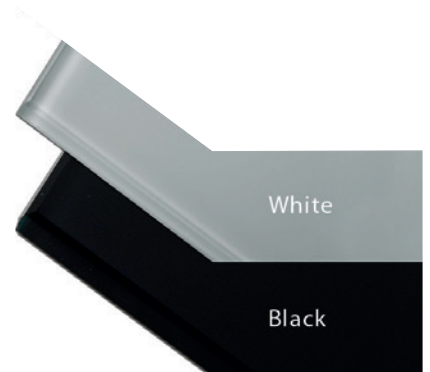

6 REASONS WHY

- ✓ 100% natural
- ✓ Heats objects, not the air
- ✓ Less damp and mould
- ✓ Reduced energy use
- ✓ Maintenance free
- ✓ CO2 free when used with renewable energy